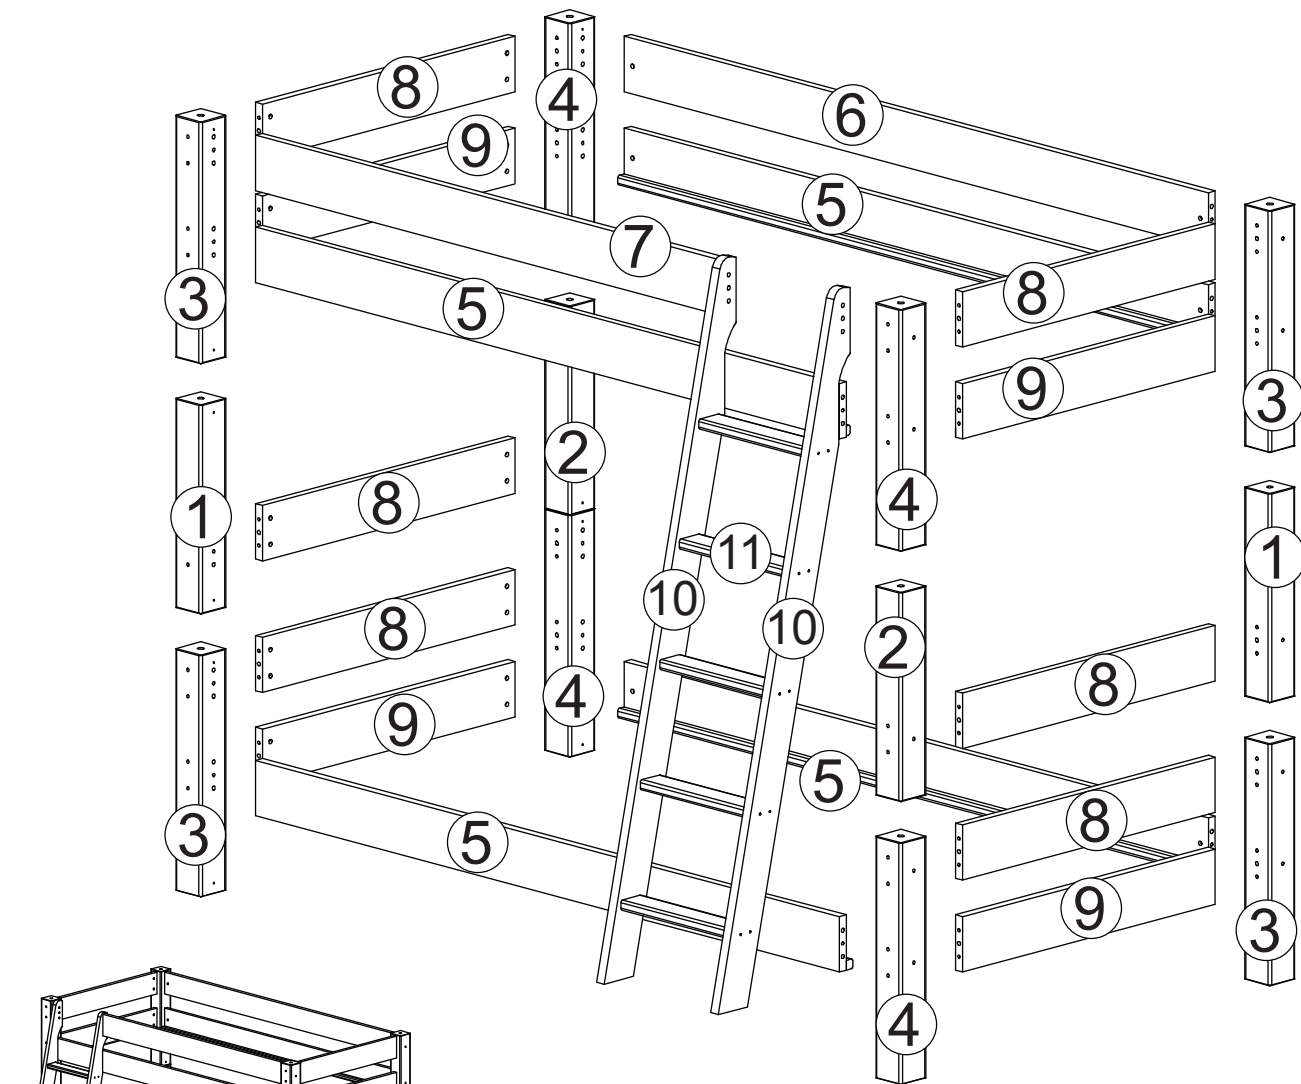

# art. no. 1072

Option

A		Ø10x40mm	46
B		Ø16x75mm	8
C		M6x120mm	51
D		M6x100mm	1
E		M6x55mm	1
F		M6x10x14mm	52
G		M6x8x15mm	1

H		6.3x70mm	20
I		4.0x70mm	18
J		3.5x35mm	54
K		Ø16	4
L		Ø10	20
M		Ø8	16
N		4mm	1

1

2 x

2 x

2

3

4

5

6

D: Max. Höhe der Matratze  
GB: Max. height of mattress

art. no. 1073