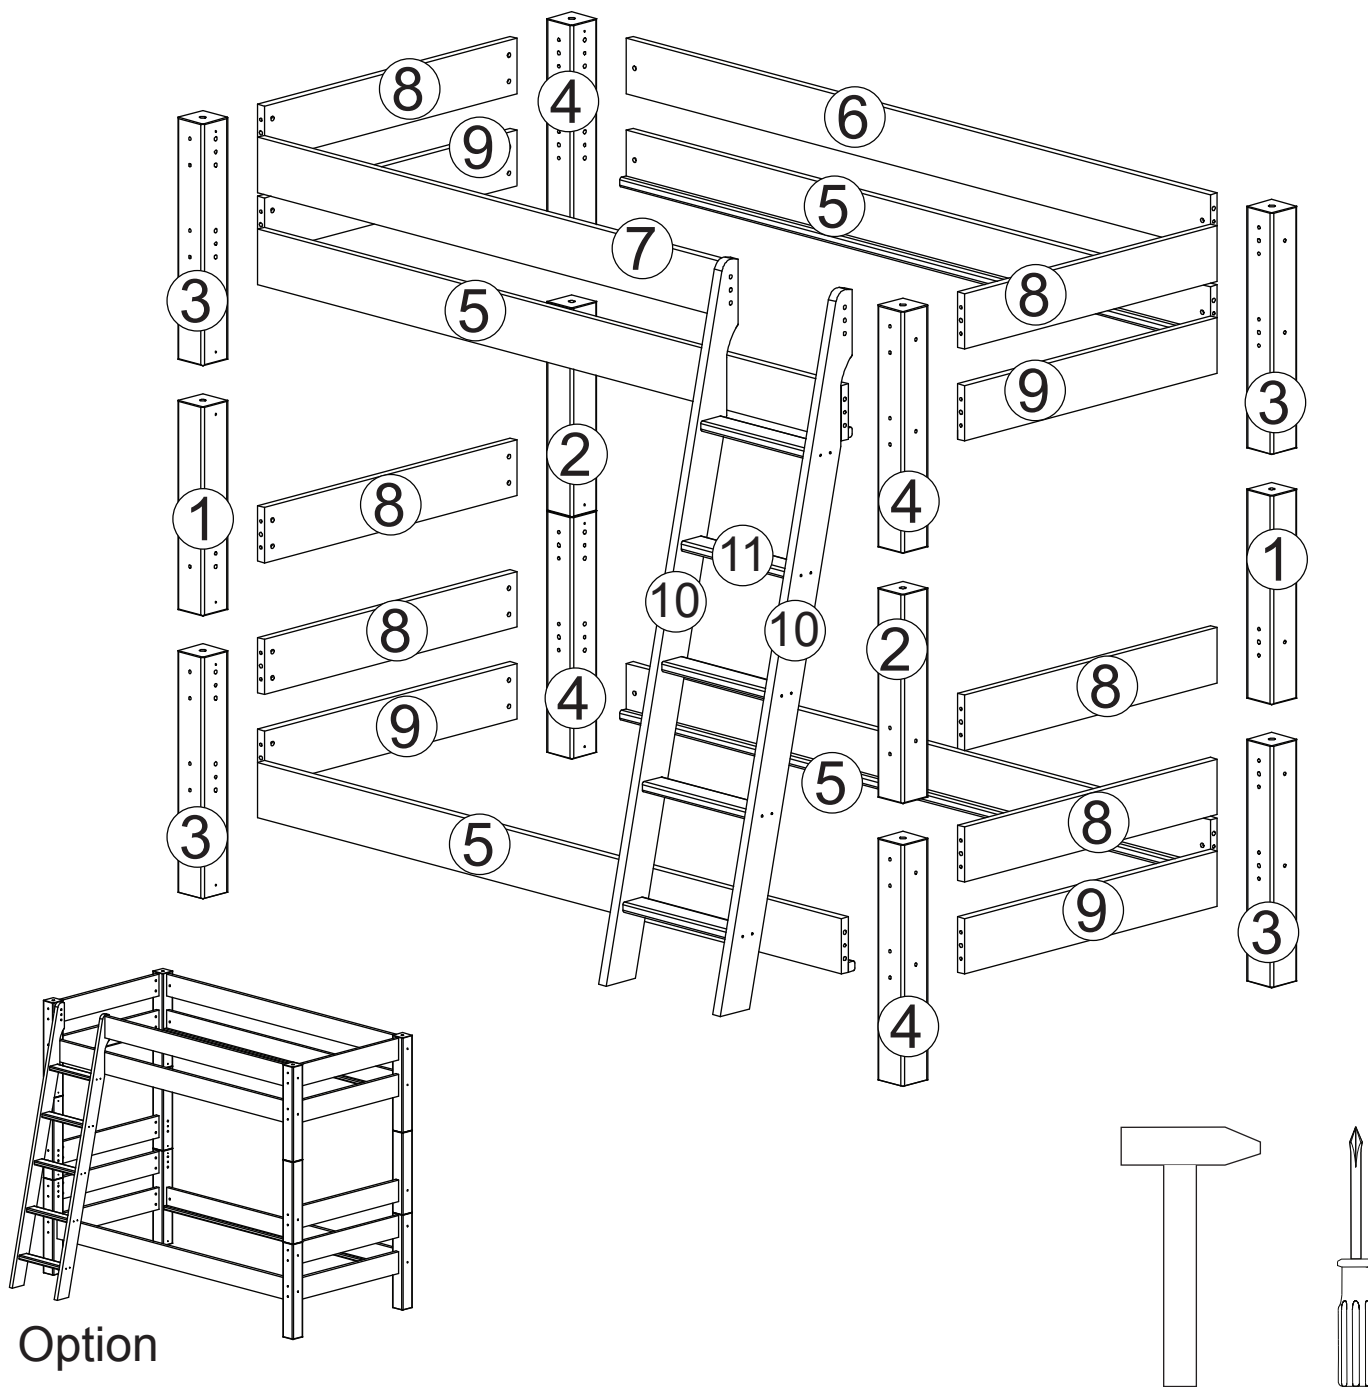

art. no. 1072

A		Ø10x40mm	46
B		Ø16x75mm	8
C		M6x120mm	51
D		M6x100mm	1
E		M6x55mm	1
F		M6x10x14mm	52
G		M6x8x15mm	1

H		6.3x70mm	20
I		4.0x70mm	18
J		3.5x35mm	54
K		Ø16	4
L		Ø10	20
M		Ø8	16
N		4mm	1

1

2 x

2 x

2

3

4

5

6

D: Max. Höhe der Matratze
GB: Max. height of mattress

art. no. 1073