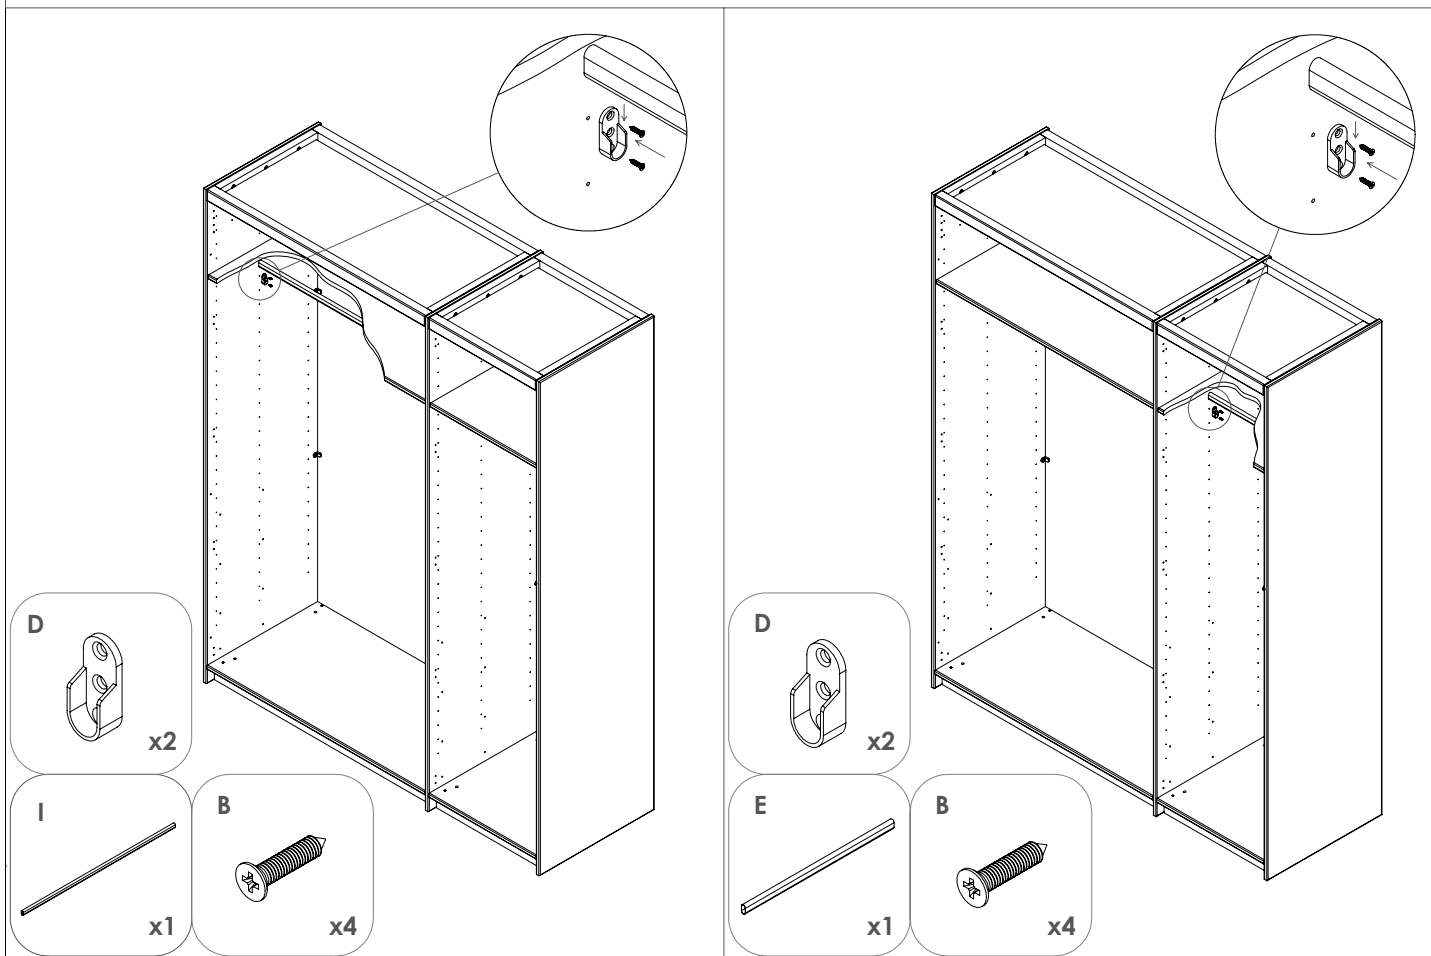

Aufbauanleitung Drehtüren-Kleiderschrank "TRONCO" - 3-Türer mit Schubladen
Instructions de montage pour l'armoire à portes battantes « TRONCO » - 3 portes avec tiroirs
Montagehandleiding voor draaideurkast "TRONCO" - 3-deurs met laden