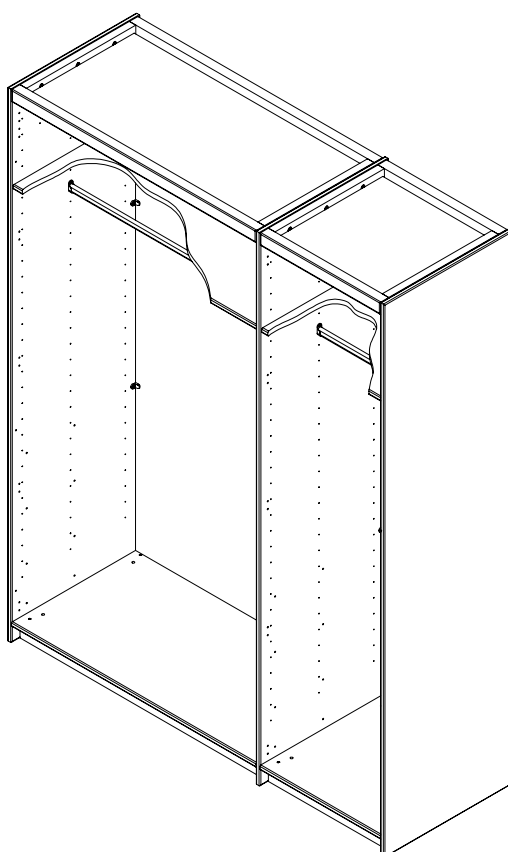

Aufbauanleitung Drehtüren-Kleiderschrank "TRONCO" - 3-Türer mit Schubladen
Instructions de montage pour l'armoire à portes battantes « TRONCO » - 3 portes avec tiroirs
Montagehandleiding voor draaideurkast "TRONCO" - 3-deurs met laden