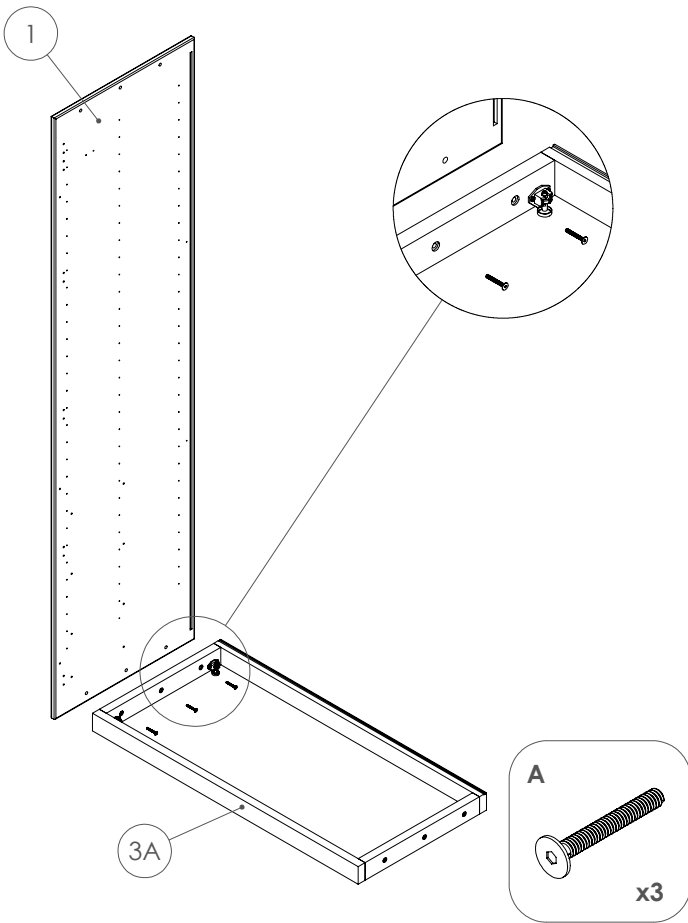

Aufbauanleitung Drehtüren-Kleiderschrank "TRONCO" - 3-Türer mit Schubladen
Instructions de montage pour l'armoire à portes battantes « TRONCO » - 3 portes avec tiroirs
Montagehandleiding voor draaideurkast "TRONCO" - 3-deurs met laden