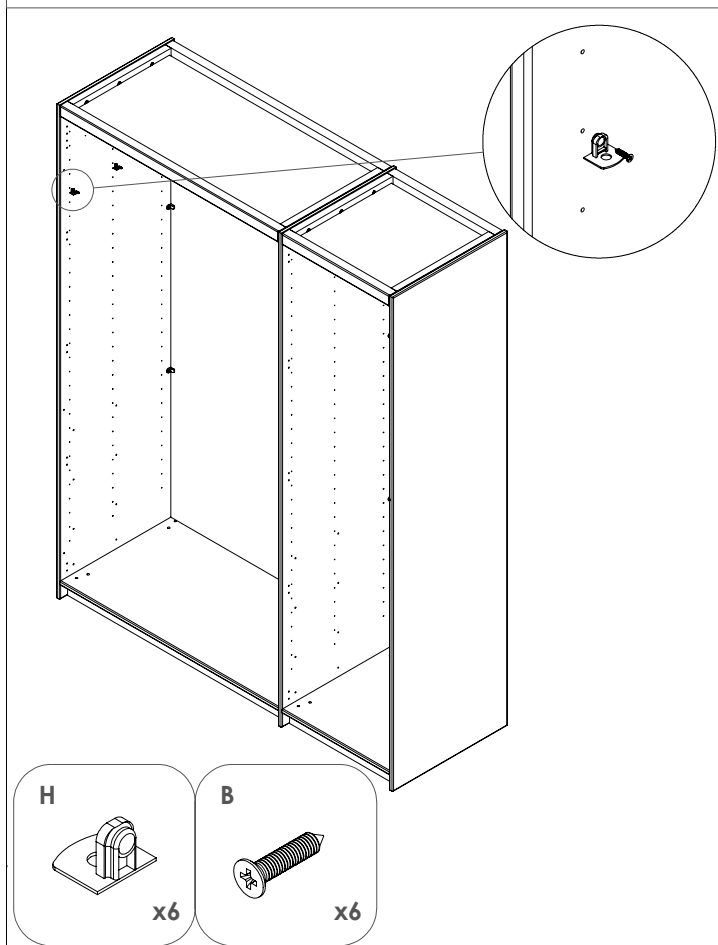

Aufbauanleitung Drehtüren-Kleiderschrank "TRONCO" - 3-Türer mit Schubladen
Instructions de montage pour l'armoire à portes battantes « TRONCO » - 3 portes avec tiroirs
Montagehandleiding voor draaideurkast "TRONCO" - 3-deurs met laden