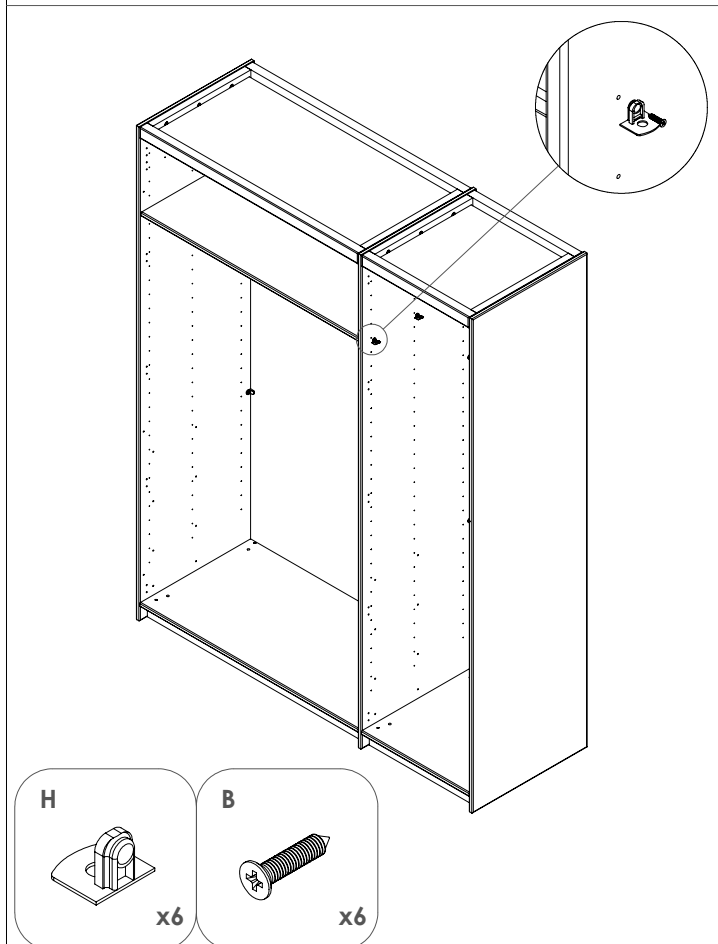

Aufbauanleitung Drehtüren-Kleiderschrank "TRONCO" - 3-Türer mit Schubladen
Instructions de montage pour l'armoire à portes battantes « TRONCO » - 3 portes avec tiroirs
Montagehandleiding voor draaideurkast "TRONCO" - 3-deurs met laden