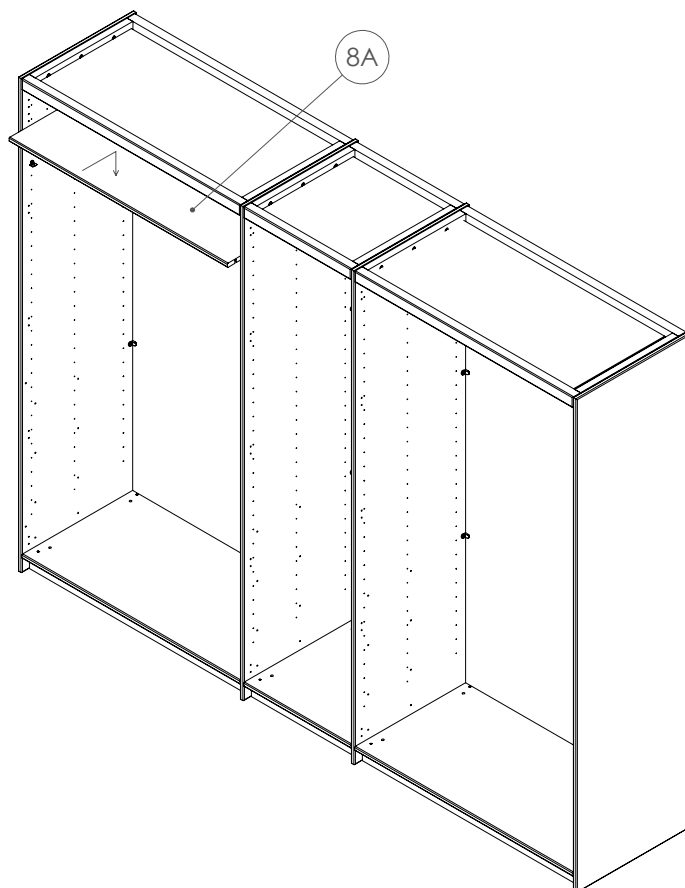

Aufbauanleitung Drehtüren-Kleiderschrank "BOSCO" - 5-Türer ohne Schubladen
Instructions de montage pour l'armoire à portes battantes « BOSCO » - 5 portes sans tiroirs
Montagehandleiding voor draaideurkast "BOSCO" - 5-deurs zonder laden