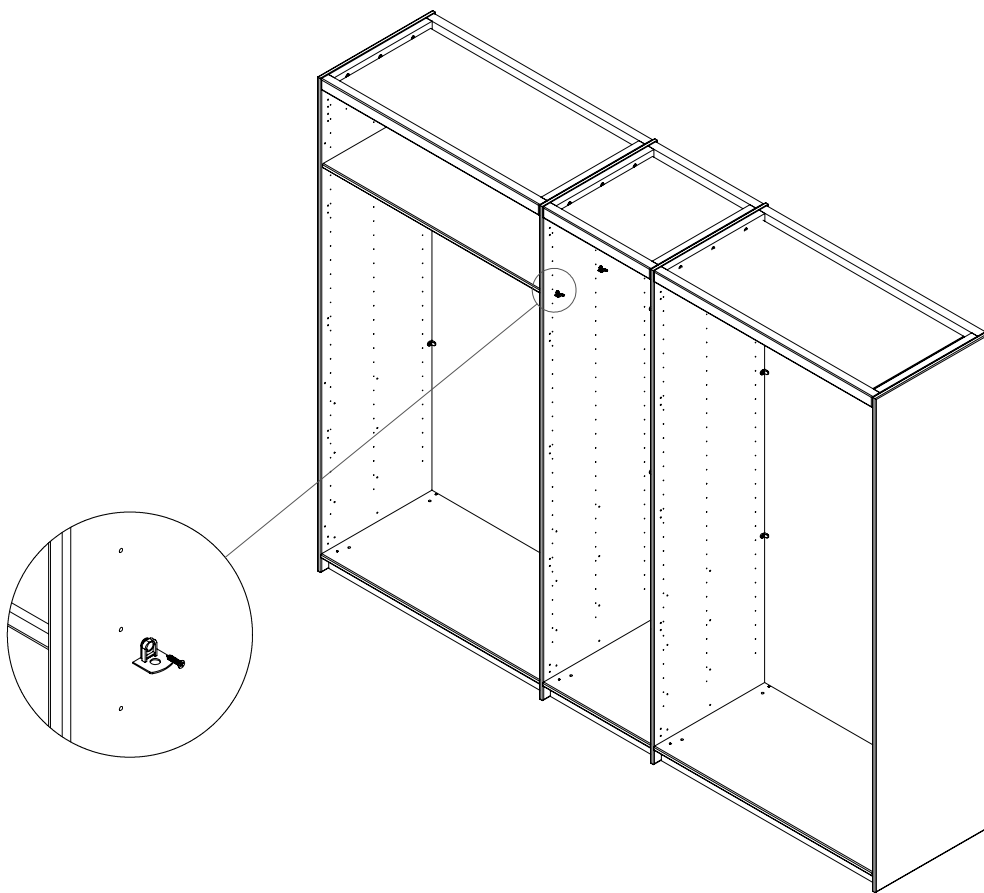

Aufbauanleitung Drehtüren-Kleiderschrank "BOSCO" - 5-Türer ohne Schubladen
Instructions de montage pour l'armoire à portes battantes « BOSCO » - 5 portes sans tiroirs
Montagehandleiding voor draaideurkast "BOSCO" - 5-deurs zonder laden