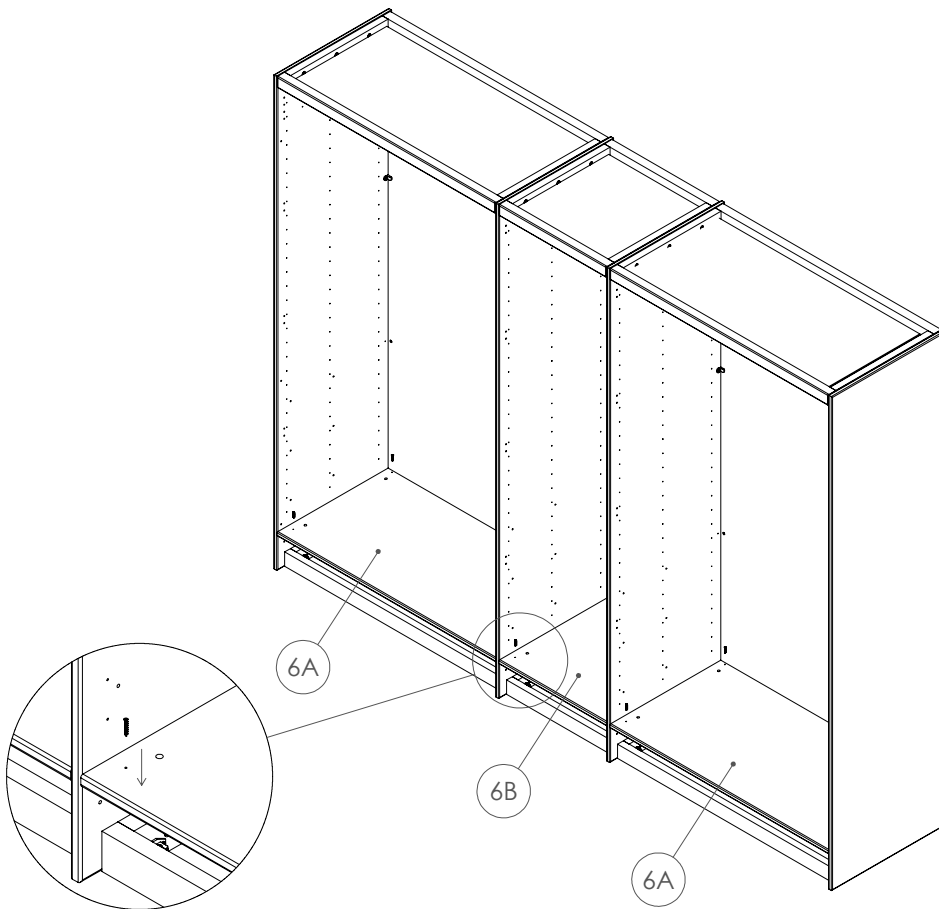

Aufbauanleitung Drehtüren-Kleiderschrank "BOSCO" - 5-Türer ohne Schubladen
Instructions de montage pour l'armoire à portes battantes « BOSCO » - 5 portes sans tiroirs
Montagehandleiding voor draaideurkast "BOSCO" - 5-deurs zonder laden