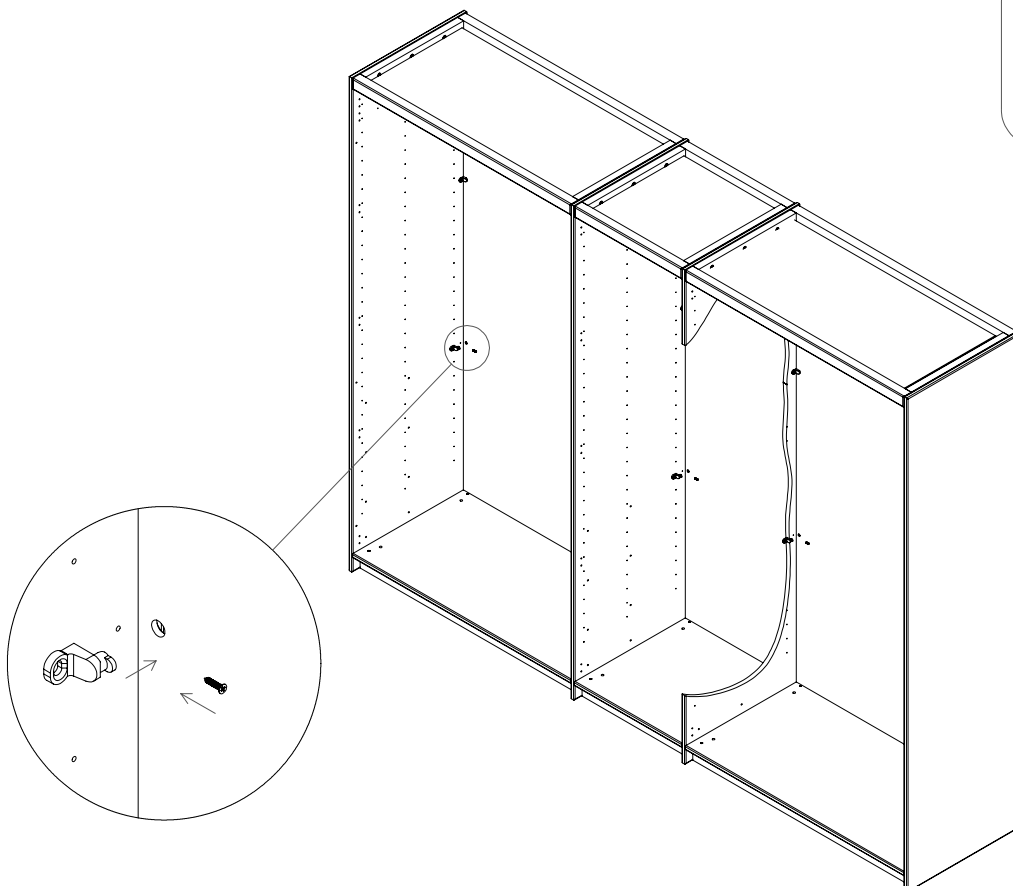

Aufbauanleitung Drehtüren-Kleiderschrank "BOSCO" - 5-Türer ohne Schubladen
Instructions de montage pour l'armoire à portes battantes « BOSCO » - 5 portes sans tiroirs
Montagehandleiding voor draaideurkast "BOSCO" - 5-deurs zonder laden