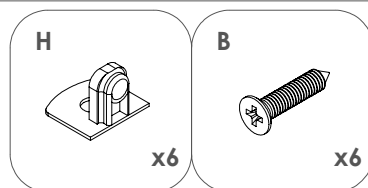

Aufbauanleitung Drehtüren-Kleiderschrank "BOSCO" - 5-Türer ohne Schubladen
Instructions de montage pour l'armoire à portes battantes « BOSCO » - 5 portes sans tiroirs
Montagehandleiding voor draaideurkast "BOSCO" - 5-deurs zonder laden