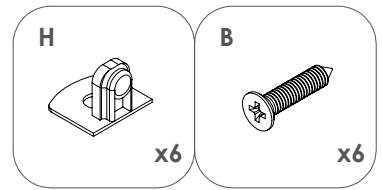

Aufbauanleitung Drehtüren-Kleiderschrank "BOSCO" - 5-Türer ohne Schubladen
Instructions de montage pour l'armoire à portes battantes « BOSCO » - 5 portes sans tiroirs
Montagehandleiding voor draaideurkast "BOSCO" - 5-deurs zonder laden