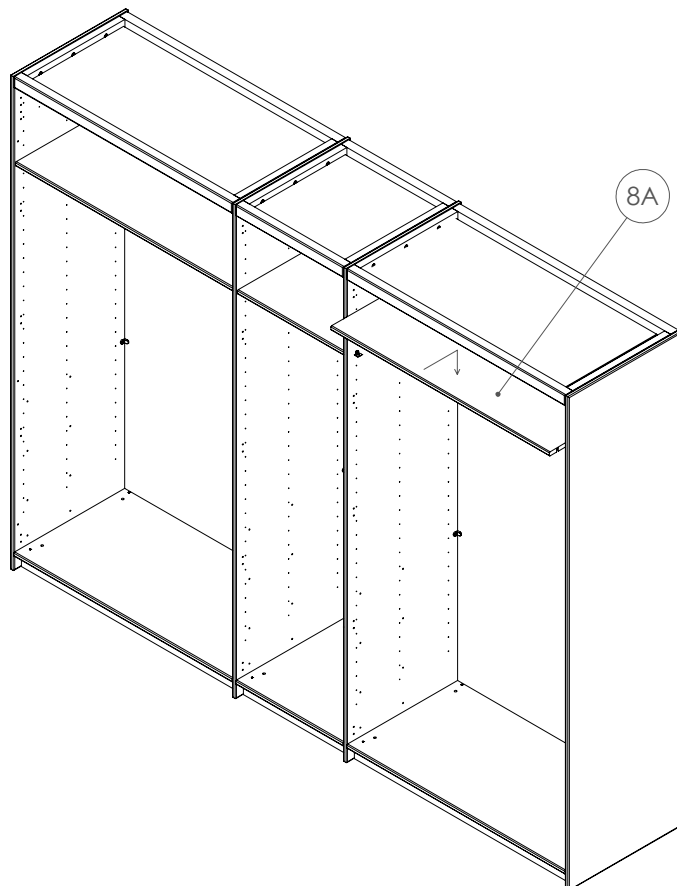

Aufbauanleitung Drehtüren-Kleiderschrank "BOSCO" - 5-Türer ohne Schubladen
Instructions de montage pour l'armoire à portes battantes « BOSCO » - 5 portes sans tiroirs
Montagehandleiding voor draaideurkast "BOSCO" - 5-deurs zonder laden