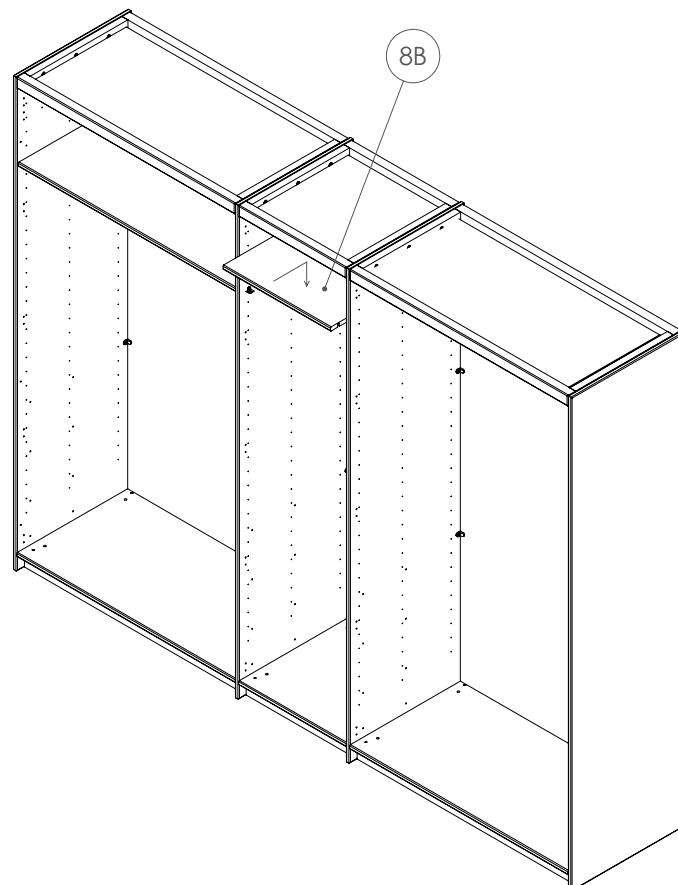

Aufbauanleitung Drehtüren-Kleiderschrank "BOSCO" - 5-Türer ohne Schubladen
Instructions de montage pour l'armoire à portes battantes « BOSCO » - 5 portes sans tiroirs
Montagehandleiding voor draaideurkast "BOSCO" - 5-deurs zonder laden